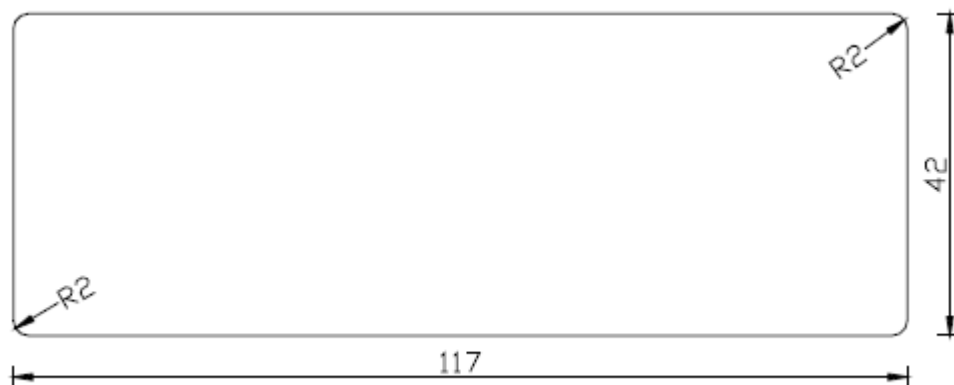

Also available in dimensions: 26x117 / 140 / 185

Flooring 2 TG & 4 TG 26x92

Attention: no groove on back side in "2 TG" - profile
Also available as 26x117 2TG.

Planed construction timber

SHP 42x117

Also available with the following dimensions: 42x68/92/140 and 68x68