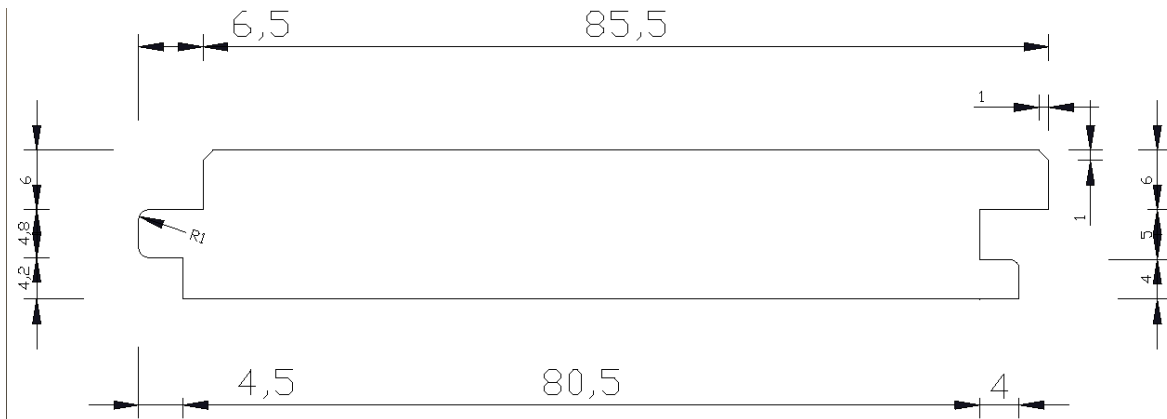

Half parallelogram SHP 28/42x42

Half parallelogram SHP 26x68

Decking products

LunaDeck 1 26x68

LunaDeck 2 26x92

Also available with the following dimensions: 26x117 / 140

AntiSlip PF2 26x117**LunaDeck 2 26x117 Profix**

Also available with the following dimensions: 26x92 / 140

LunaPanel smooth 15x92

Also available with the following dimensions: 19x92/117. 19 mm thick can be used as exterior cladding.

STP 15x92

Sauna Bench Board 26x92

Also available in dimensions: 26x117 / 140 / 185

Flooring 2 TG & 4 TG 26x92

Attention: no groove on back side in "2 TG" - profile
Also available as 26x117 2TG.

Planed construction timber

SHP 42x117

Also available with the following dimensions: 42x68/92/140 and 68x68