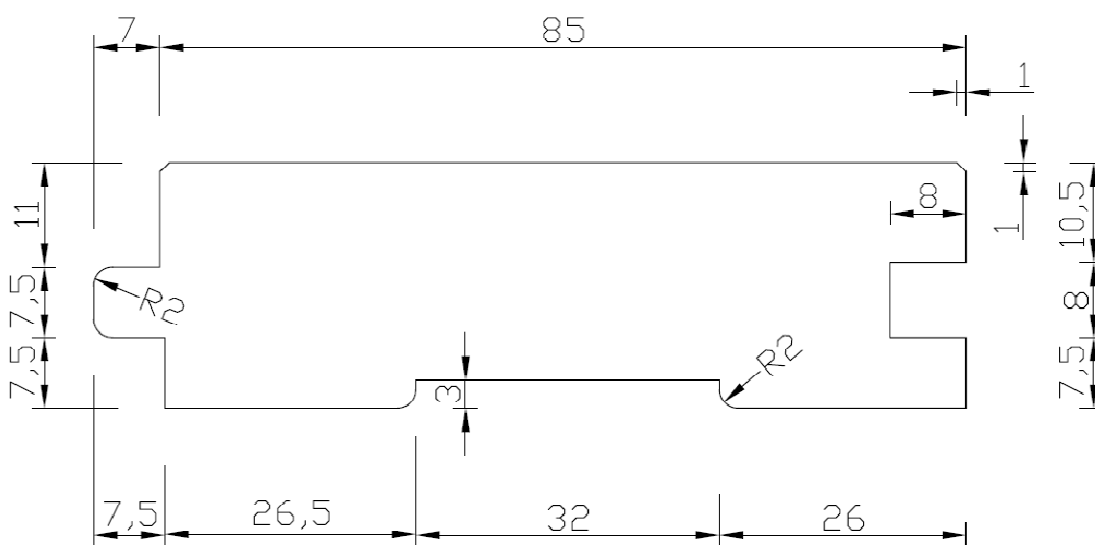

Also available with the following dimensions: 26x92 / 140

LunaPanel smooth 15x92

Also available with the following dimensions: 19x92/117. 19 mm thick can be used as exterior cladding.

STP 15x92

Sauna Bench Board 26x92

Also available in dimensions: 26x117 / 140 / 185

Flooring 2 TG & 4 TG 26x92

Attention: no groove on back side in "2 TG" - profile
Also available as 26x117 2TG.

Planed construction timber

SHP 42x117

Also available with the following dimensions: 42x68/92/140 and 68x68