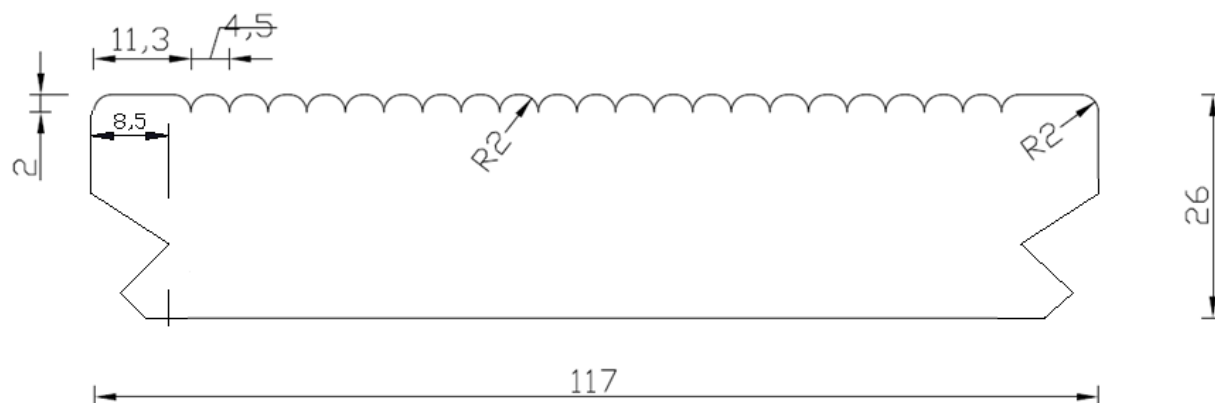

PRODUCT PROFILE MAP

UPDATED: 3.2.2011

Exterior cladding products

UTV 19x117

Also available with the following dimensions: 19x92/140

UTS 19x117

Also available with the following dimensions: 19x92/140

UYL 25x140

Half parallelogram SHP 28/42x42

Half parallelogram SHP 26x68

Decking products

LunaDeck 1 26x68

LunaDeck 2 26x92

Also available with the following dimensions: 26x117 / 140

AntiSlip PF2 26x117**LunaDeck 2 26x117 Profix**

Also available with the following dimensions: 26x92 / 140

LunaPanel smooth 15x92

Also available with the following dimensions: 19x92/117. 19 mm thick can be used as exterior cladding.

STP 15x92

Sauna Bench Board 26x92

Also available in dimensions: 26x117 / 140 / 185

Flooring 2 TG & 4 TG 26x92

Attention: no groove on back side in "2 TG" - profile
Also available as 26x117 2TG.

Planed construction timber

SHP 42x117

Also available with the following dimensions: 42x68/92/140 and 68x68