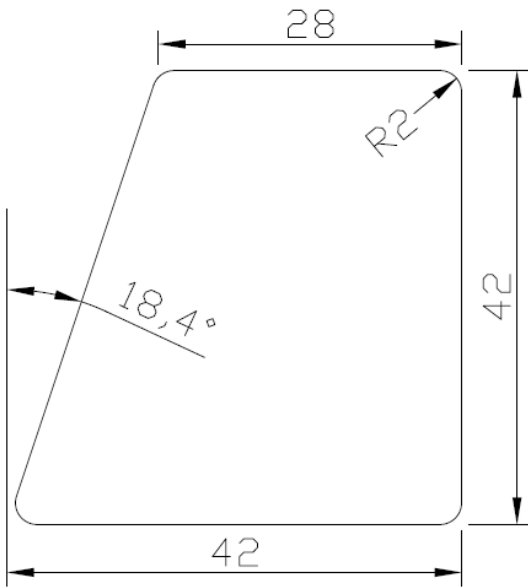

PRODUCT PROFILE MAP

UPDATED: 3.2.2011

Exterior cladding products

UTV 19x117

Also available with the following dimensions: 19x92/140

UTS 19x117

Also available with the following dimensions: 19x92/140

UYL 25x140

Half parallelogram SHP 28/42x42

Half parallelogram SHP 26x68

Decking products

LunaDeck 1 26x68

LunaDeck 2 26x92

Also available with the following dimensions: 26x117 / 140

AntiSlip PF2 26x117**LunaDeck 2 26x117 Profix**

Also available with the following dimensions: 26x92 / 140

LunaPanel smooth 15x92

Also available with the following dimensions: 19x92/117. 19 mm thick can be used as exterior cladding.

STP 15x92

Sauna Bench Board 26x92

Also available in dimensions: 26x117 / 140 / 185

Flooring 2 TG & 4 TG 26x92

Attention: no groove on back side in "2 TG" - profile
Also available as 26x117 2TG.

Planed construction timber

SHP 42x117

Also available with the following dimensions: 42x68/92/140 and 68x68