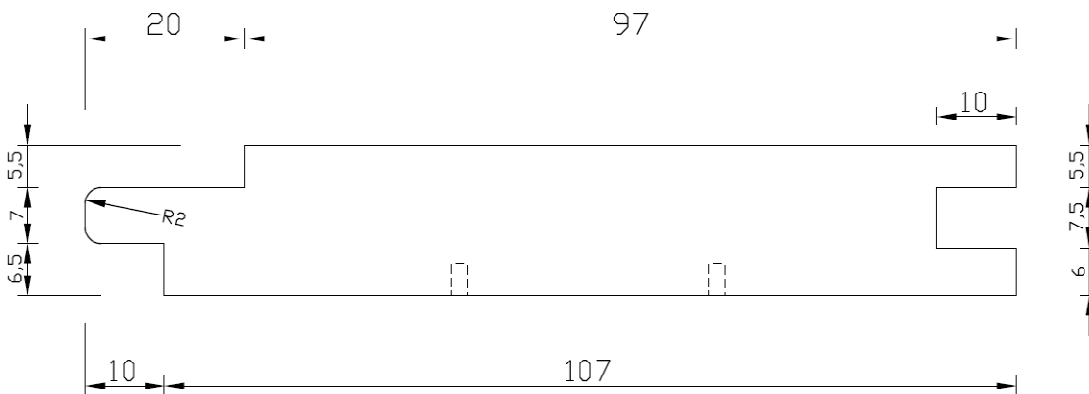

PRODUCT PROFILE MAP

UPDATED: 3.2.2011

Exterior cladding products

UTV 19x117

Also available with the following dimensions: 19x92/140

UTS 19x117

Also available with the following dimensions: 19x92/140

UYL 25x140

Half parallelogram SHP 28/42x42

Half parallelogram SHP 26x68

Decking products

LunaDeck 1 26x68

LunaDeck 2 26x92

Also available with the following dimensions: 26x117 / 140

AntiSlip PF2 26x117**LunaDeck 2 26x117 Profix**

Also available with the following dimensions: 26x92 / 140

LunaPanel smooth 15x92

Also available with the following dimensions: 19x92/117. 19 mm thick can be used as exterior cladding.

STP 15x92

Sauna Bench Board 26x92

Also available in dimensions: 26x117 / 140 / 185

Flooring 2 TG & 4 TG 26x92

Attention: no groove on back side in "2 TG" - profile
Also available as 26x117 2TG.

Planed construction timber

SHP 42x117

Also available with the following dimensions: 42x68/92/140 and 68x68