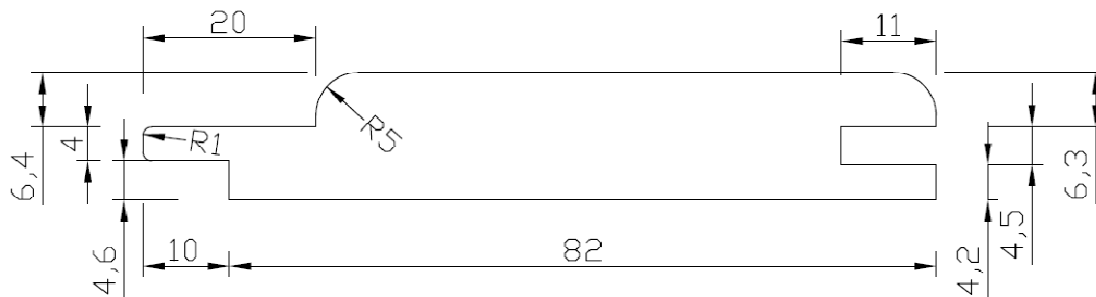

Half parallelogram SHP 28/42x42

Half parallelogram SHP 26x68

Decking products

LunaDeck 1 26x68

LunaDeck 2 26x92

Also available with the following dimensions: 26x117 / 140

AntiSlip PF2 26x117**LunaDeck 2 26x117 Profix**

Also available with the following dimensions: 26x92 / 140

LunaPanel smooth 15x92

Also available with the following dimensions: 19x92/117. 19 mm thick can be used as exterior cladding.

STP 15x92

Sauna Bench Board 26x92