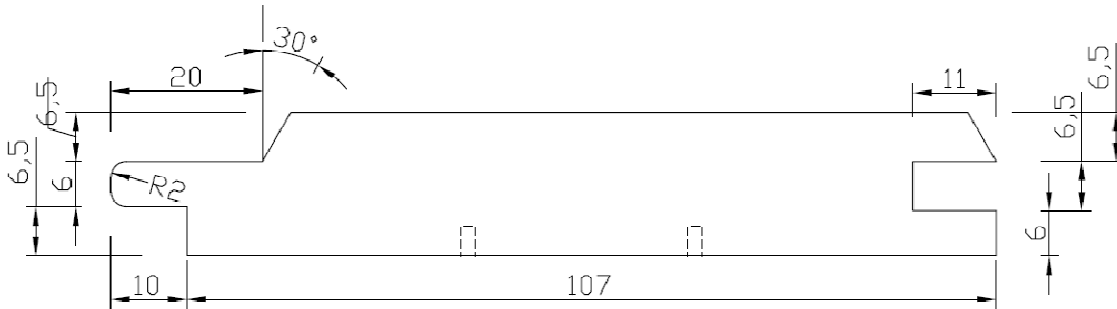

PRODUCT PROFILE MAP

UPDATED: 3.2.2011

Exterior cladding products

UTV 19x117

Also available with the following dimensions: 19x92/140

UTS 19x117

Also available with the following dimensions: 19x92/140

UYL 25x140

Half parallelogram SHP 28/42x42

Half parallelogram SHP 26x68

Decking products

LunaDeck 1 26x68

LunaDeck 2 26x92

Also available with the following dimensions: 26x117 / 140

AntiSlip PF2 26x117**LunaDeck 2 26x117 Profix**

Also available with the following dimensions: 26x92 / 140

LunaPanel smooth 15x92

Also available with the following dimensions: 19x92/117. 19 mm thick can be used as exterior cladding.

STP 15x92

Sauna Bench Board 26x92

Also available in dimensions: 26x117 / 140 / 185

Flooring 2 TG & 4 TG 26x92

Attention: no groove on back side in "2 TG" - profile
Also available as 26x117 2TG.

Planed construction timber

SHP 42x117

Also available with the following dimensions: 42x68/92/140 and 68x68