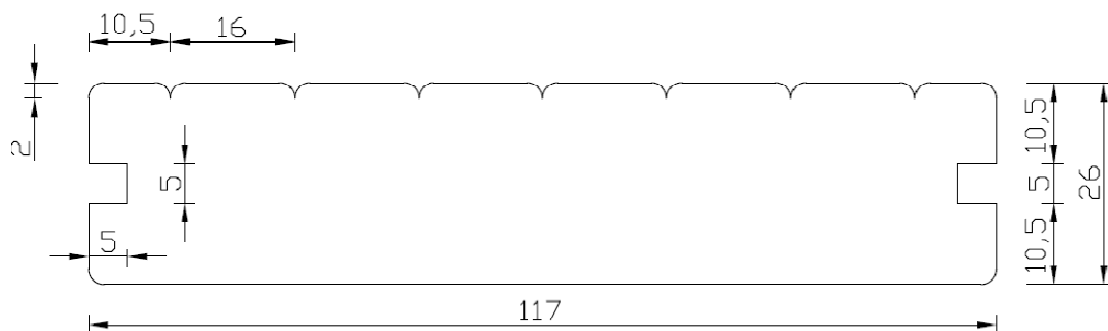

Half parallelogram SHP 28/42x42

Half parallelogram SHP 26x68

Decking products

LunaDeck 1 26x68

LunaDeck 2 26x92

Also available with the following dimensions: 26x117 / 140

AntiSlip PF2 26x117**LunaDeck 2 26x117 Profix**

Also available with the following dimensions: 26x92 / 140

LunaPanel smooth 15x92

Also available with the following dimensions: 19x92/117. 19 mm thick can be used as exterior cladding.

STP 15x92

Sauna Bench Board 26x92

Also available in dimensions: 26x117 / 140 / 185

Flooring 2 TG & 4 TG 26x92

Attention: no groove on back side in "2 TG" - profile
Also available as 26x117 2TG.

Planed construction timber

SHP 42x117

Also available with the following dimensions: 42x68/92/140 and 68x68