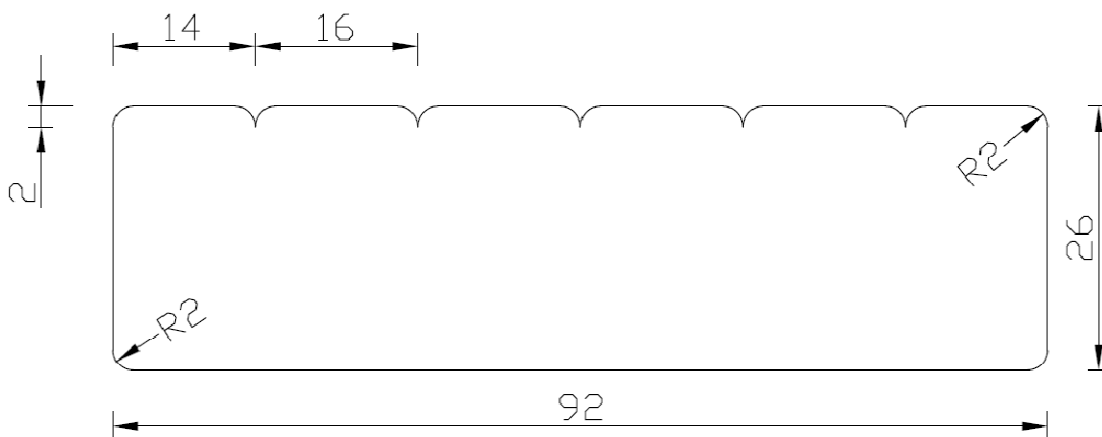

PRODUCT PROFILE MAP

UPDATED: 3.2.2011

Exterior cladding products

UTV 19x117

Also available with the following dimensions: 19x92/140

UTS 19x117

Also available with the following dimensions: 19x92/140

UYL 25x140

Half parallelogram SHP 28/42x42

Half parallelogram SHP 26x68

Decking products

LunaDeck 1 26x68

LunaDeck 2 26x92

Also available with the following dimensions: 26x117 / 140

AntiSlip PF2 26x117**LunaDeck 2 26x117 Profix**

Also available with the following dimensions: 26x92 / 140

LunaPanel smooth 15x92

Also available with the following dimensions: 19x92/117. 19 mm thick can be used as exterior cladding.

STP 15x92

Sauna Bench Board 26x92

Also available in dimensions: 26x117 / 140 / 185

Flooring 2 TG & 4 TG 26x92

Attention: no groove on back side in "2 TG" - profile
Also available as 26x117 2TG.

Planed construction timber

SHP 42x117

Also available with the following dimensions: 42x68/92/140 and 68x68