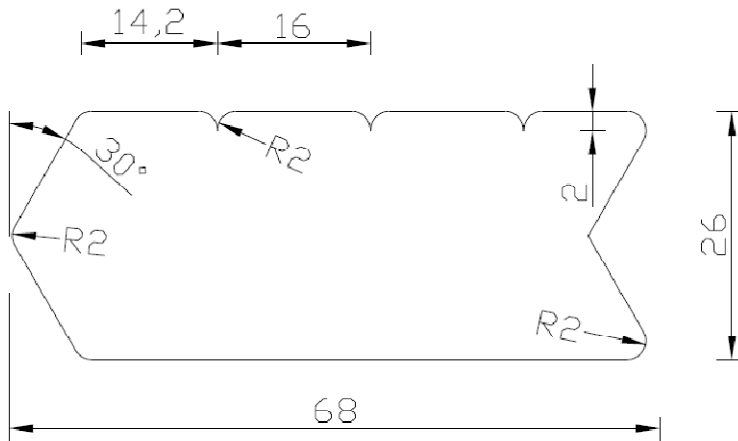

PRODUCT PROFILE MAP

UPDATED: 3.2.2011

Exterior cladding products

UTV 19x117

Also available with the following dimensions: 19x92/140

UTS 19x117

Also available with the following dimensions: 19x92/140

UYL 25x140

Half parallelogram SHP 28/42x42

Half parallelogram SHP 26x68

Decking products

LunaDeck 1 26x68

LunaDeck 2 26x92

Also available with the following dimensions: 26x117 / 140

AntiSlip PF2 26x117**LunaDeck 2 26x117 Profix**

Also available with the following dimensions: 26x92 / 140

LunaPanel smooth 15x92

Also available with the following dimensions: 19x92/117. 19 mm thick can be used as exterior cladding.

STP 15x92

Sauna Bench Board 26x92

Also available in dimensions: 26x117 / 140 / 185

Flooring 2 TG & 4 TG 26x92

Attention: no groove on back side in "2 TG" - profile
Also available as 26x117 2TG.

Planed construction timber

SHP 42x117

Also available with the following dimensions: 42x68/92/140 and 68x68