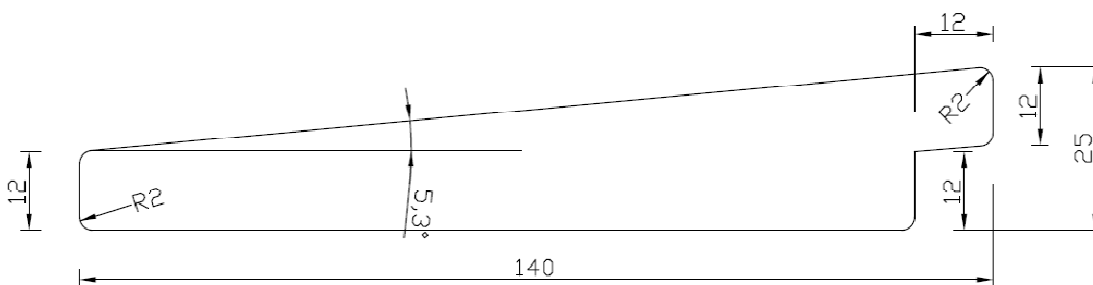

PRODUCT PROFILE MAP

UPDATED: 3.2.2011

Exterior cladding products

UTV 19x117

Also available with the following dimensions: 19x92/140

UTS 19x117

Also available with the following dimensions: 19x92/140

UYL 25x140

Half parallelogram SHP 28/42x42

Half parallelogram SHP 26x68

Decking products

LunaDeck 1 26x68

LunaDeck 2 26x92

Also available with the following dimensions: 26x117 / 140

AntiSlip PF2 26x117**LunaDeck 2 26x117 Profix**

Also available with the following dimensions: 26x92 / 140

LunaPanel smooth 15x92

Also available with the following dimensions: 19x92/117. 19 mm thick can be used as exterior cladding.

STP 15x92

Sauna Bench Board 26x92

Also available in dimensions: 26x117 / 140 / 185

Flooring 2 TG & 4 TG 26x92

Attention: no groove on back side in "2 TG" - profile
Also available as 26x117 2TG.

Planed construction timber

SHP 42x117

Also available with the following dimensions: 42x68/92/140 and 68x68