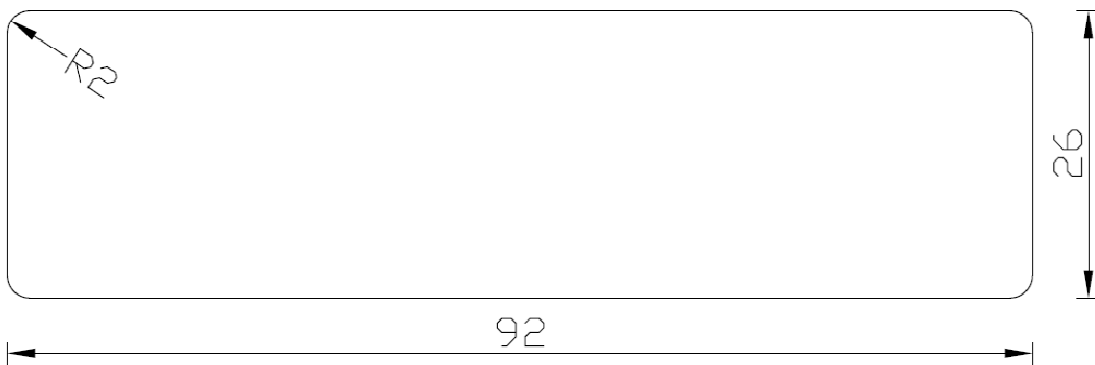

Half parallelogram SHP 28/42x42

Half parallelogram SHP 26x68

Decking products

LunaDeck 1 26x68

LunaDeck 2 26x92

Also available with the following dimensions: 26x117 / 140

AntiSlip PF2 26x117**LunaDeck 2 26x117 Profix**

Also available with the following dimensions: 26x92 / 140

LunaPanel smooth 15x92

Also available with the following dimensions: 19x92/117. 19 mm thick can be used as exterior cladding.

STP 15x92

Sauna Bench Board 26x92

Also available in dimensions: 26x117 / 140 / 185

Flooring 2 TG & 4 TG 26x92

Attention: no groove on back side in "2 TG" - profile
Also available as 26x117 2TG.

Planed construction timber

SHP 42x117

Also available with the following dimensions: 42x68/92/140 and 68x68